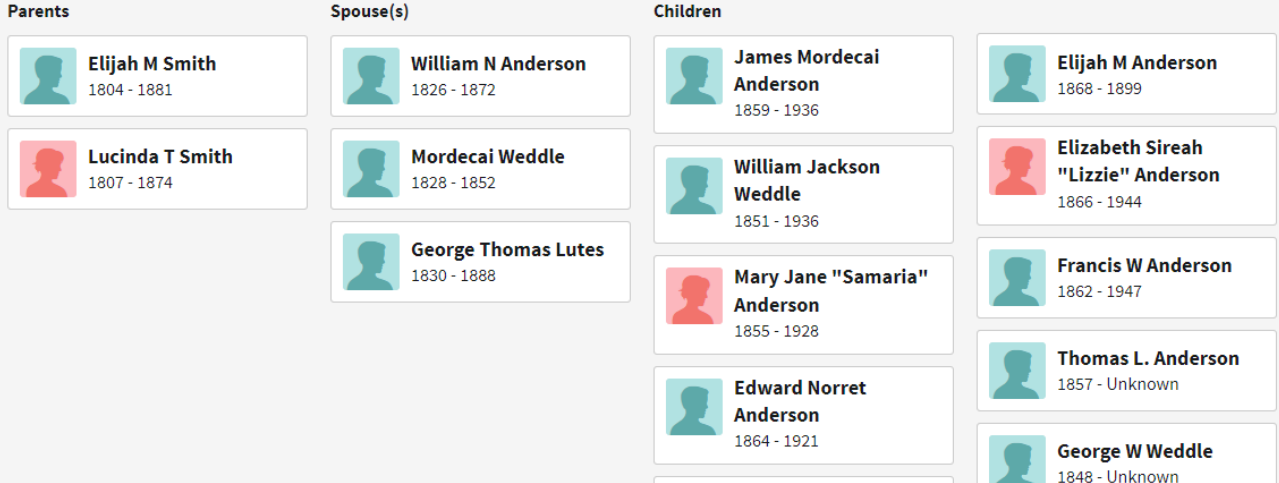

Julia A Lutes
1857 - 1901

Sarah Lutes
1872 - Unknown

Wesley Lutes
1859 - 1891

John Lutes
1861 - 1915

Wrong George Thomas Lutes? [See other search results for George Thomas Lutes](#)

Martha Susan Smith

(1832 - 1906)

Photos:

65

Records:

490

Born in **Virginia, USA** on **04 Nov 1832** to Elijah M Smith and Lucinda T Smith. Martha Susan Smith married William N Anderson and had 10 children. She passed away on **July 1906** in **Hurst, Tarrant, Texas, USA**.

Martha Susan Smith family tree

William N Anderson

(1826 - 1872)

Photos:

985

Records:

2,221

Born in **Paint Lick, Garrard, Kentucky, USA** on **31 Dec 1826** to George Washington Anderson and Elizabeth Ann Cotton. William N Anderson married Martha Susan Smith and had 12 children. He passed away on **19 Feb 1872** in **Hamblen, Brown, Indiana, United States**.